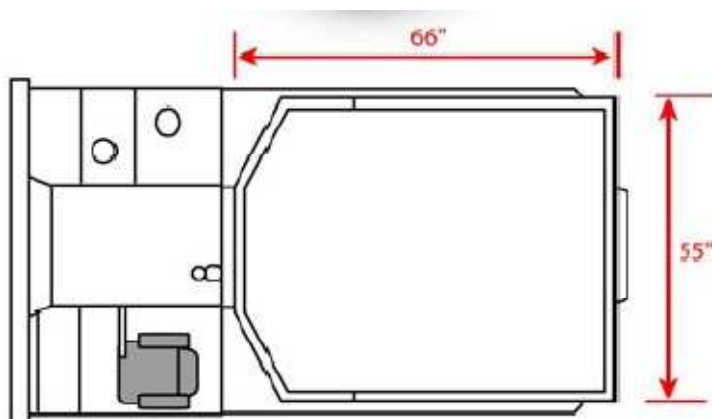

ENGINE	
Make:	Kubota
Model:	V2203
4 cylinder, Displacement: 2.2 liter	
46 hp @ 2,800 rpm	
Max. torque: 32.4 lbs.	
Fuel tank capacity: 13.7 gal	
MACHINE WEIGHT	
5,000 lbs	
PERFORMANCE	
Max. Loading Capacity	5,000 lbs
Travel Speed - Stage 1	3.73 mph
Travel Speed - Stage 2	5.59 mph
Gradeability (unloaded)	30 degrees
Ground Pressure	2.28 psi
Ground Pressure (loaded)	4.55 psi
Bed Rotation	80° R or L