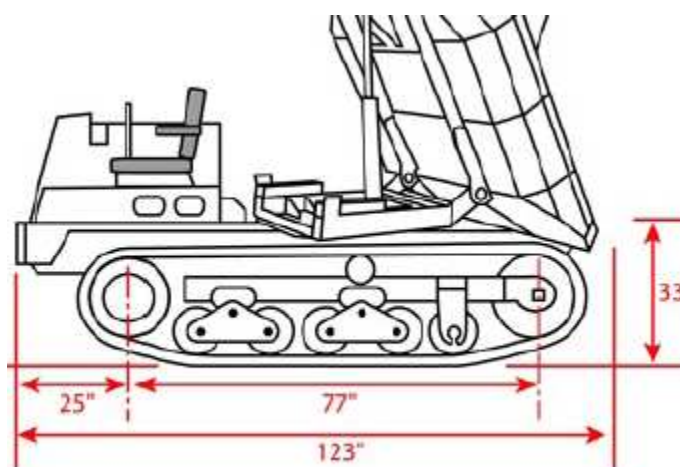

ENGINE	
Make:	Kubota
Model:	V2203
4 cylinder, Displacement: 2.2 liter	
46 hp @ 2,800 rpm	
Max. torque: 32.4 lbs.	
Fuel tank capacity: 13.7 gal	
MACHINE WEIGHT	
5,000 lbs	
PERFORMANCE	
Max. Loading Capacity	5,000 lbs
Travel Speed - Stage 1	3.73 mph
Travel Speed - Stage 2	5.59 mph
Gradeability (unloaded)	30 degrees
Ground Pressure	2.28 psi
Ground Pressure (loaded)	4.55 psi
Bed Rotation	80° R or L