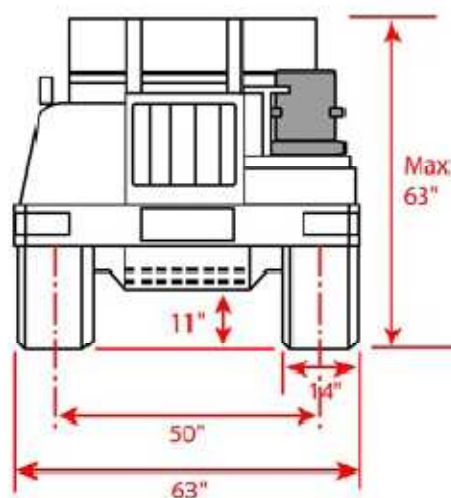

ENGINE	
Make:	Kubota
Model:	V2203
4 cylinder, Displacement: 2.2 liter	
46 hp @ 2,800 rpm	
Max. torque: 32.4 lbs.	
Fuel tank capacity: 13.7 gal	
MACHINE WEIGHT	
5,000 lbs	
PERFORMANCE	
Max. Loading Capacity	5,000 lbs
Travel Speed - Stage 1	3.73 mph
Travel Speed - Stage 2	5.59 mph
Gradeability (unloaded)	30 degrees
Ground Pressure	2.28 psi
Ground Pressure (loaded)	4.55 psi
Bed Rotation	80° R or L